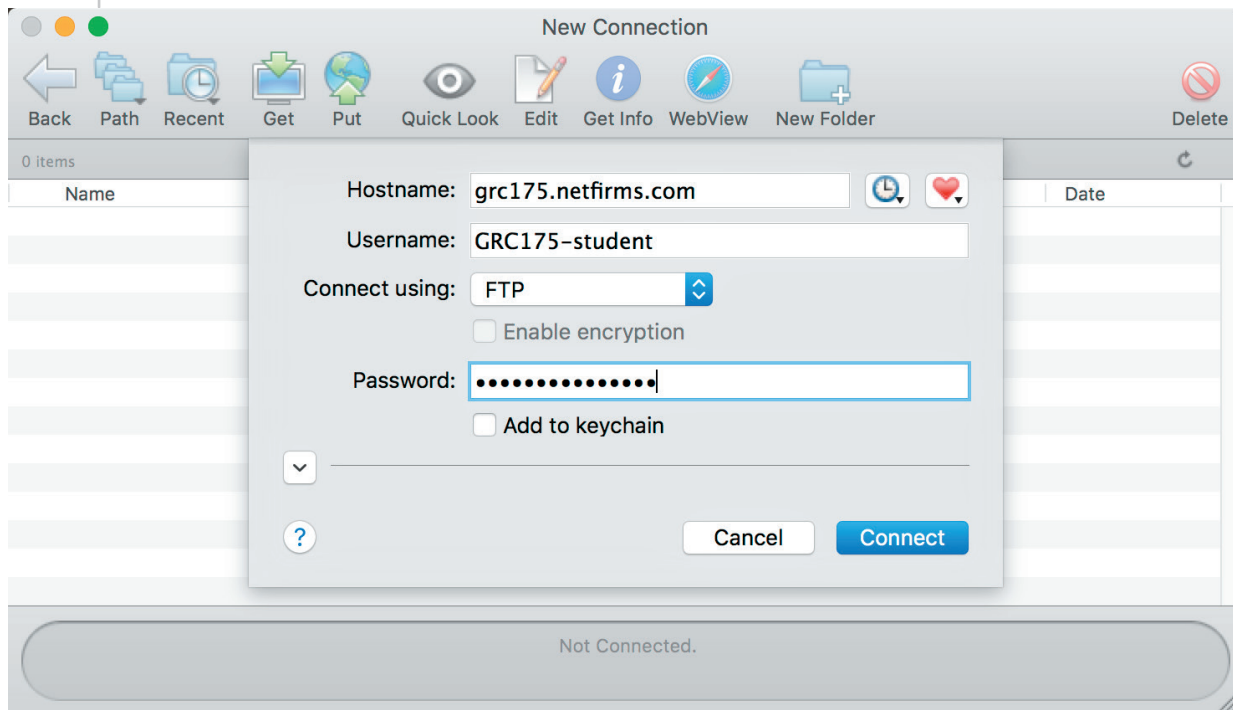

FTP Info

Leet Infoez on ye olde F-Tee-Pee (Fetch Edition)

Hostname: grc175.netfirms.com

Username: GRC275-student

Connect using: FTP

Password: !Fall21GRC275!

To view your site:

<http://www.grc275.com/student/fall-2021/your-name/>