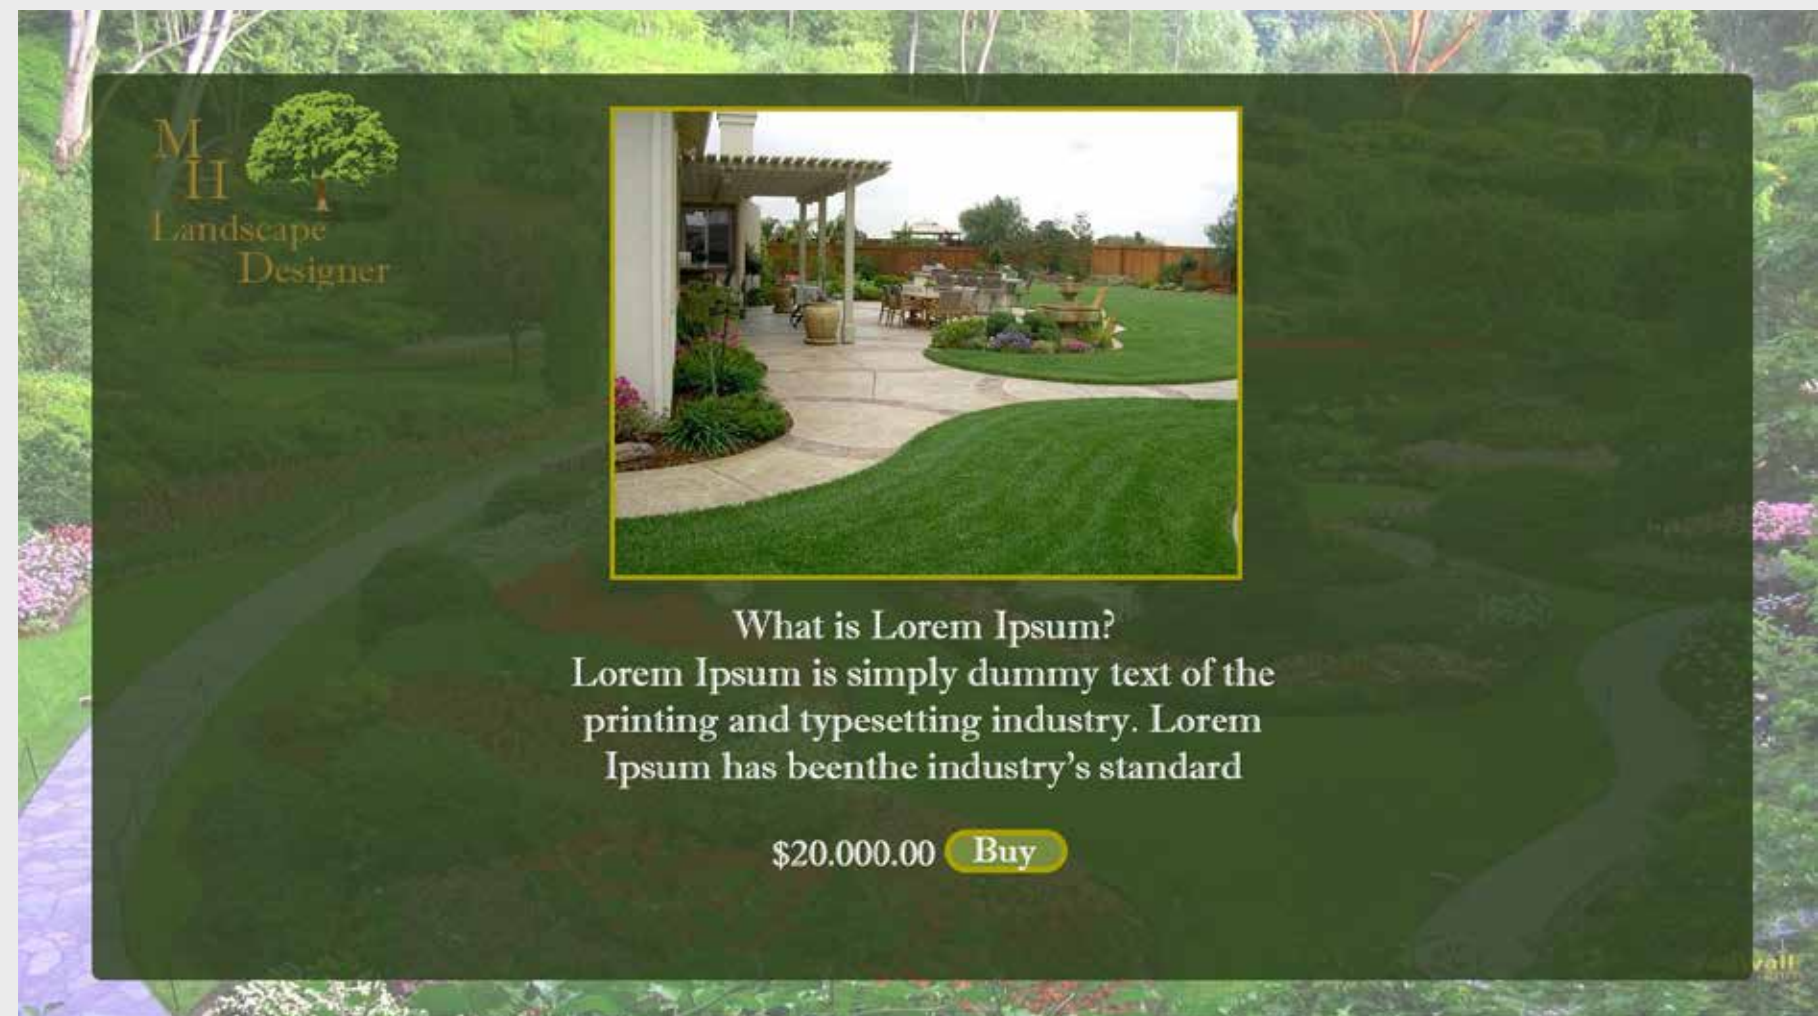

Color Style Guide

Full color Palette

Grey Scale

Dark

Logo Type Design

M

H

Landscape
Designer

Michaels Hutchinson a landscaping designers Logotype

Graphics

Typography

Arbutus Slab

Arbutus Slab is a sturdy medium contrast slab serif font. Arbutus is inspired by 18th and 19th American jobbing type. The generous spacing found in this design means that it can be used at fairly small sizes which makes it surprisingly versatile.