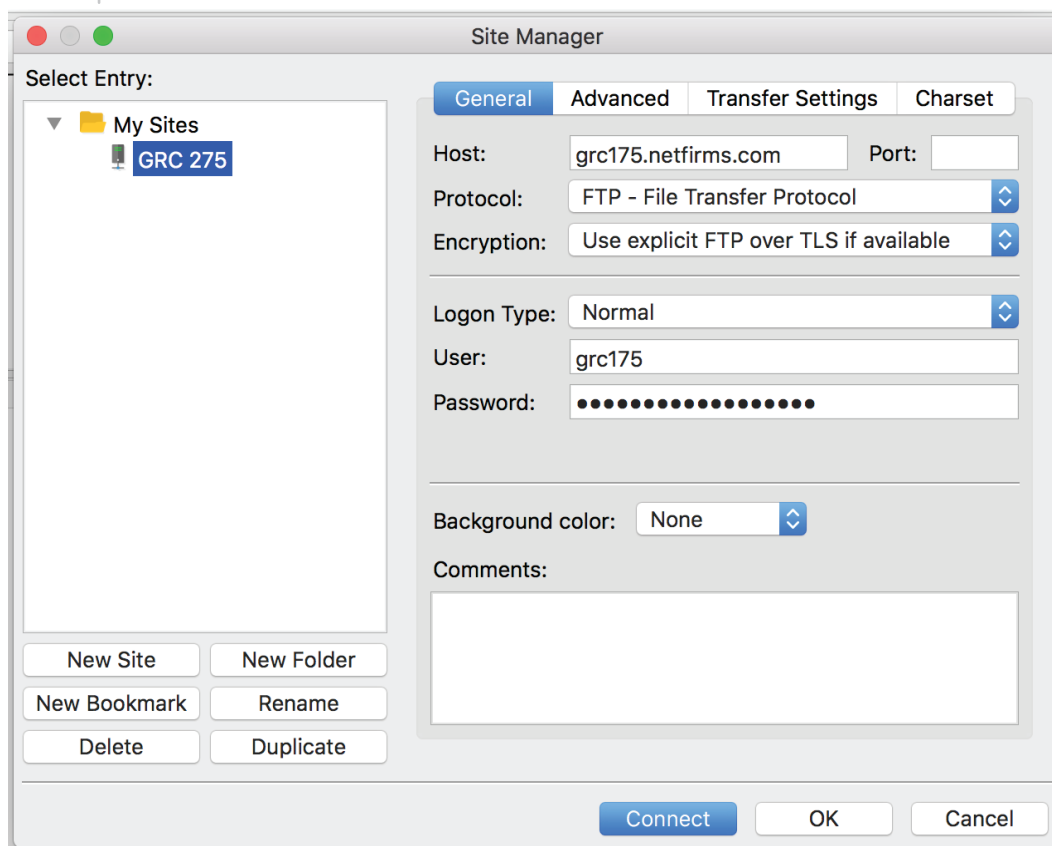

FTP Info

Leet Infoez on ye olde F-Tee-Pee (Filezilla Edition)

Host: grc175.netfirms.com

Use: grc175

Password: !Class275Spring18!

To view your site:

http://www.grc275.com/student/spring_2018/your_name/