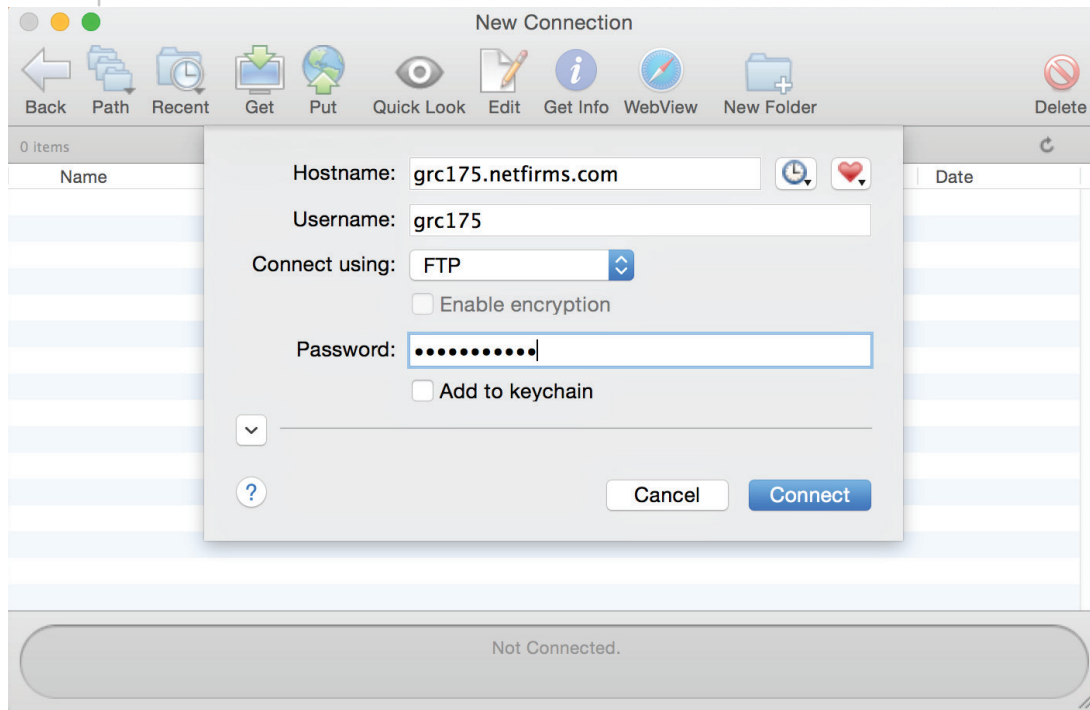

FTP Info

Leet Infoez on ye olde F-Tee-Pee (Fetch Edition)

Hostname: grc175.netfirms.com

Username: grc175

Connect using: FTP

Password: !Class275Spring18!

To view your site:

http://www.grc275.com/student/spring_2018/your_name/