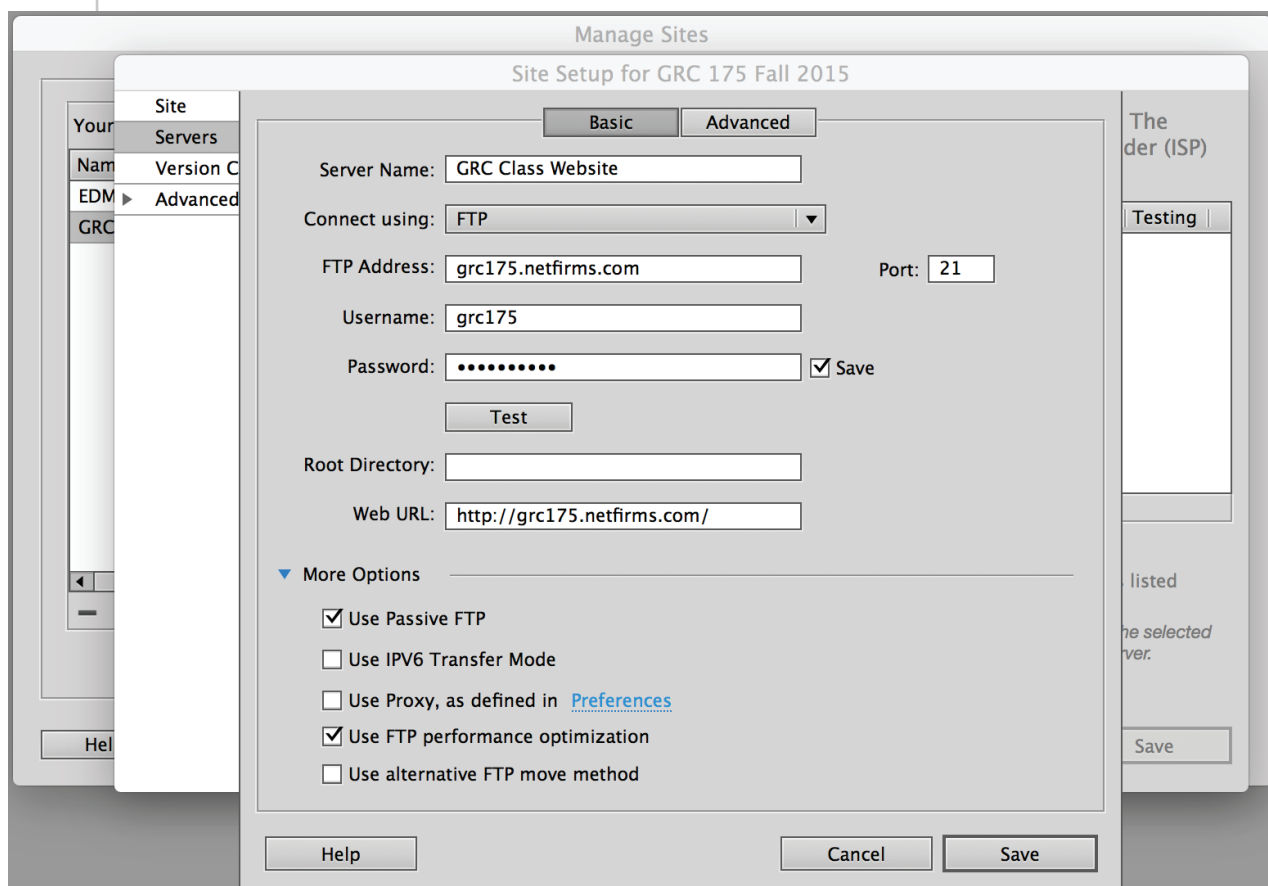

FTP Info

Leet Infoez on ye olde F-Tee-Pee (Dreamweaver Edition)

FTP host: **grc175.netfirms.com**

Login: **grc175**

Password: **!Class275Spring18!**

To view your site:

http://www.grc275.com/student/spring_2018/your_name/