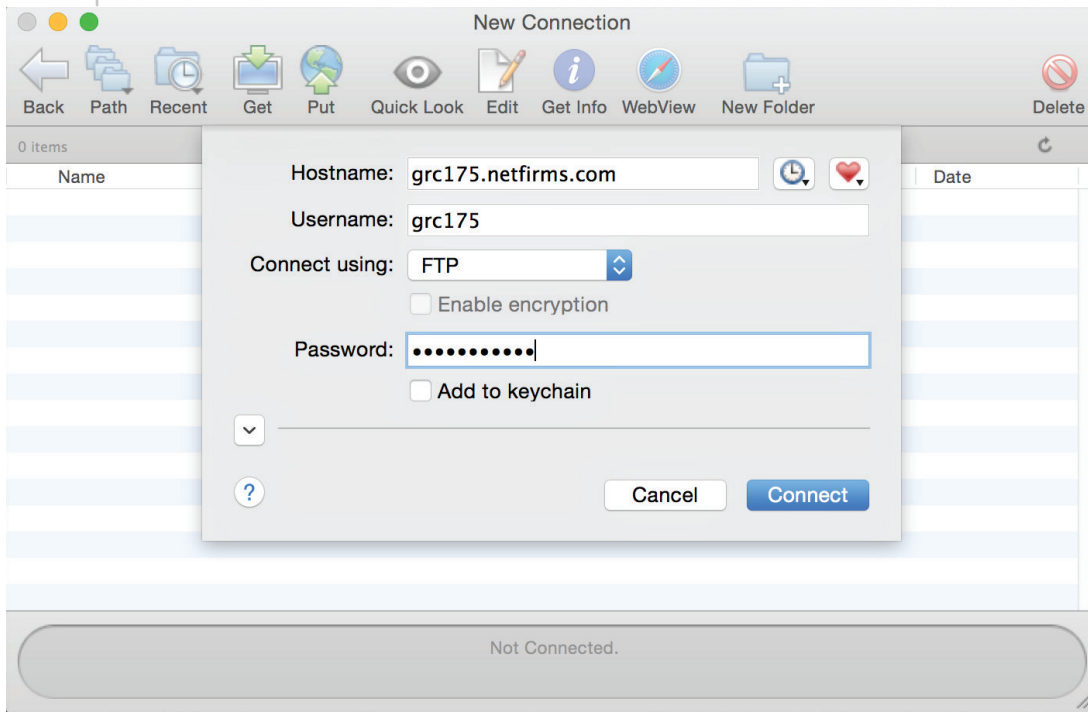

FTP Info

Leet Infoez on ye olde F-Tee-Pee (Fetch Edition)

Hostname: grc175.netfirms.com

Username: grc175

Connect using: FTP

Password: !Fall2016!

To view your site:

http://www.grc275.com/student/fall_2016/your_name/