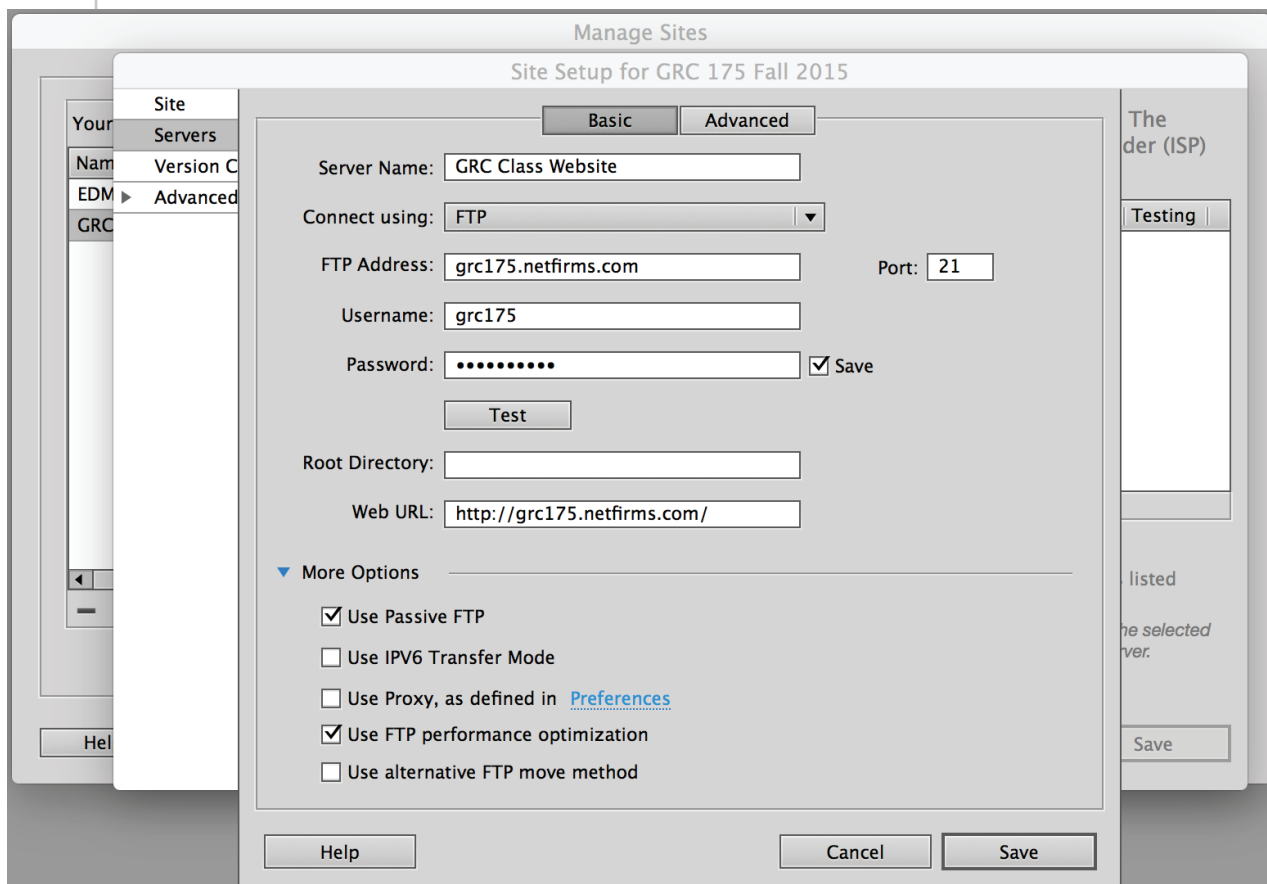

FTP Info

Leet Infoez on ye olde F-Tee-Pee (Dreamweaver Edition)

FTP host: **grc175.netfirms.com**

Login: **grc175**

Password: **!Fall2016!**

To view your site:

http://www.grc275.com/student/fall_2016/your_name/